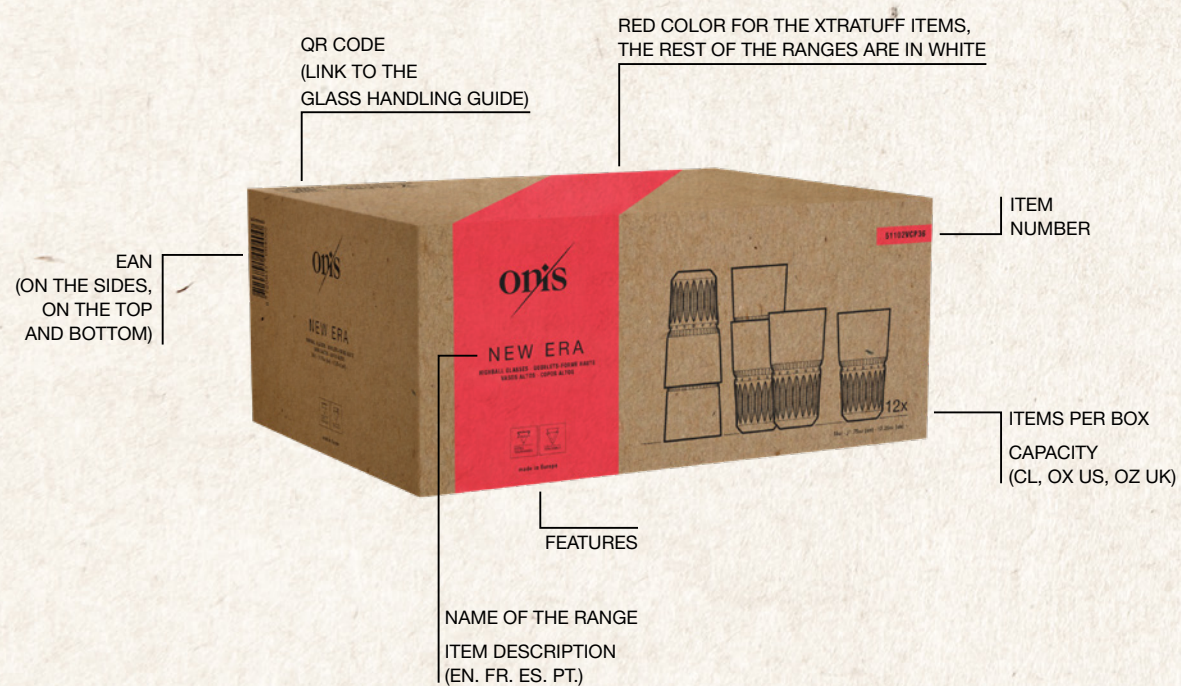

Only stack glasses which are designed for this.

Glasses in overhead racks should not touch.

Allow glasses time to cool before handling them.

ABOUT OUR PACKAGING

We have implemented eco-friendly packaging solutions, such as recycled cardboard materials and using a reduced number of inks. Designed to be easily recycled after use, reducing waste and conserving resources.